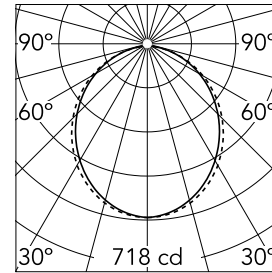

### Optical

<b>Lighting type</b>	Direct
<b>LED type</b>	Top LED
<b>Light distribution</b>	Symmetric
<b>Optical type</b>	Diffused light
<b>Beam angle (°)</b>	102
<b>Beam angle C90-270 (°)</b>	106

Beam Angle: 102°

### Physical

<b>Color</b>	Black
<b>Orientation</b>	Fixed
<b>Weight (kg)</b>	4.30
<b>Length (mm)</b>	845