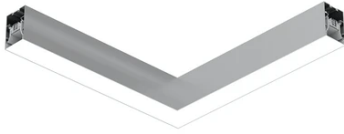

In-Finity 70 Surface Flat Corner 4000K Micro-Prismatic Diffuser

■ N70SFC4U02B - Anodized Grey

LED modular system for surface installation, including LED luminaires, aluminum installation profile, and diffusers. Drivers included in lighting modules for 220-240V connection to mains or to other lighting modules.

Main specifications

Number of heads	1	Net lumen (lm)	1636
Lamp category	LED	Mountings	Surface
Power (W)	23.1W/m	Environment	Indoor dry location
CCT (K)	4000K		
CRI	80		

Optical

Lighting type	Direct
LED type	Top LED
Light distribution	Symmetric
Optical type	Diffused light
Beam angle (°)	67
Beam angle C90-270 (°)	76

Physical

Color	Anodized Grey
Orientation	Fixed
Weight (kg)	4.10

Note

Micro-Prismatic Diffuser: Highly efficient multilayer diffuser that, thanks to its unique micro-prismatic texture, provides a glare free UGR<19 light beam. / Emergency: Emergency Module available in all versions, length 1405 mm. In normal use, it uses the same power consumption as the standard In-Finity. In emergency use, it emits 10% of normal use during 3 hours. Endcaps: must be ordered separately. Consult Flos Architectural team for a configuration without end caps.

500 mm micro-prismatic diffuser.
Highly efficient multilayer diffuser
that, thanks to its unique
microprismatic texture, provides a
glare free UGR<19 light beam
08.0113.00

Metal End Cap. Recessed No Trim /
Surface / Suspension Down. 70 mm
(Colour Anodized Grey)
08.9052.02