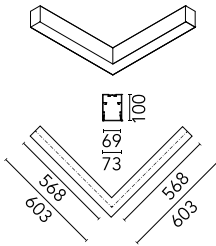

Main specifications

Number of heads	1	Net lumen (lm)	1636
Lamp category	LED	Mountings	Surface
Power (W)	23.1W/m	Environment	Indoor dry location
CCT (K)	4000K		
CRI	80		

Optical

Lighting type	Direct
LED type	Top LED
Light distribution	Symmetric
Optical type	Diffused light
Beam angle (°)	67
Beam angle C90-270 (°)	76

Physical

Color	Anodized Grey
Orientation	Fixed
Weight (kg)	4.10

Note

Micro-Prismatic Diffuser: Highly efficient multilayer diffuser that, thanks to its unique micro-prismatic texture, provides a glare free UGR<19 light beam. / Emergency: Emergency Module available in all versions, length 1405 mm. In normal use, it uses the same power consumption as the standard In-Finity. In emergency use, it emits 10% of normal use during 3 hours. Endcaps: must be ordered separately. Consult Flos Architectural team for a configuration without end caps.

In-Finity 70 Surface Flat Corner 4000K Micro-Prismatic Diffuser

Metal cover. Surface / Suspension
Down. 70 mm
08.9052.06

Metal End Cap. Recessed No Trim /
Surface / Suspension Down. 70 mm
(Colour White)
08.9052.40

500 mm micro-prismatic diffuser.
Highly efficient multilayer diffuser
that, thanks to its unique
microprismatic texture, provides a
glare free UGR<19 light beam
08.0113.00

Metal End Cap. Recessed No Trim /
Surface / Suspension Down. 70 mm
(Colour Anodized Grey)
08.9052.02