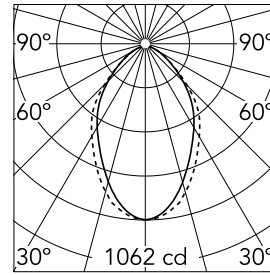

Main specifications

Number of heads	1	Net lumen (lm)	1636
Lamp category	LED	Mountings	Surface
Power (W)	23.1W/m	Environment	Indoor dry location
CCT (K)	4000K		
CRI	80		

Optical

Lighting type	Direct
LED type	Top LED
Light distribution	Symmetric
Optical type	Diffused light
Beam angle (°)	67
Beam angle C90-270 (°)	76