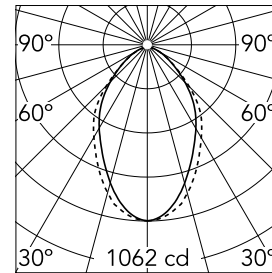

Main specifications

Number of heads	1	Net lumen (lm)	1636
Lamp category	LED	Mountings	Surface
Power (W)	23.1W/m	Environment	Indoor dry location
CCT (K)	4000K		
CRI	80		

Optical

Lighting type	Direct
LED type	Top LED
Light distribution	Symmetric
Optical type	Diffused light
Beam angle (°)	67
Beam angle C90-270 (°)	76

Physical

Color	White
Orientation	Fixed
Weight (kg)	4.10

Note

Micro-Prismatic Diffuser: Highly efficient multilayer diffuser that, thanks to its unique micro-prismatic texture, provides a glare free UGR<19 light beam. / Emergency: Emergency Module available in all versions, length 1405 mm. In normal use, it uses the same power consumption as the standard In-Finity. In emergency use, it emits 10% of normal use during 3 hours. Endcaps: must be ordered separately. Consult Flos Architectural team for a configuration without end caps.