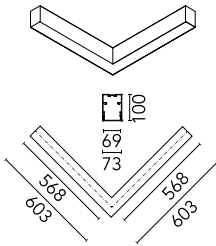

Main specifications

Number of heads	1	Net lumen (lm)	1636
Lamp category	LED	Mountings	Surface
Power (W)	23.1W/m	Environment	Indoor dry location
CCT (K)	4000K		
CRI	80		

Optical

Lighting type	Direct
LED type	Top LED
Light distribution	Symmetric
Optical type	Diffused light
Beam angle (°)	67
Beam angle C90-270 (°)	76

Physical

Color	White
Orientation	Fixed
Weight (kg)	4.10

Note

Micro-Prismatic Diffuser: Highly efficient multilayer diffuser that, thanks to its unique micro-prismatic texture, provides a glare free UGR<19 light beam. / Emergency: Emergency Module available in all versions, length 1405 mm. In normal use, it uses the same power consumption as the standard In-Finity. In emergency use, it emits 10% of normal use during 3 hours. Endcaps: must be ordered separately. Consult Flos Architectural team for a configuration without end caps.

In-Finity 70 Surface Flat Corner 4000K Micro-Prismatic Diffuser Dali

5

5

Metal End Cap. Recessed No Trim / Surface / Suspension Down. 70 mm (Colour Black)
08.9052.NS

500 mm micro-prismatic diffuser. Highly efficient multilayer diffuser that, thanks to its unique microprismatic texture, provides a glare free UGR<19 light beam
08.0113.00

Metal End Cap. Recessed No Trim / Surface / Suspension Down. 70 mm (Colour White)
08.9052.40

5

5

Metal End Cap. Recessed No Trim / Surface / Suspension Down. 70 mm (Colour Anodized Grey)
08.9052.02

Metal cover. Surface / Suspension Down. 70 mm
08.9052.06