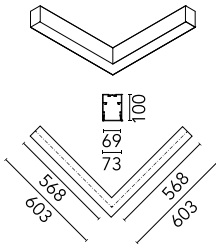

Main specifications

Number of heads	1	Net lumen (lm)	1636
Lamp category	LED	Mountings	Surface
Power (W)	23.1W/m	Environment	Indoor dry location
CCT (K)	4000K		
CRI	80		

Optical

Lighting type	Direct
LED type	Top LED
Light distribution	Symmetric
Optical type	Diffused light
Beam angle (°)	67
Beam angle C90-270 (°)	76

Physical

Color	Black
Orientation	Fixed
Weight (kg)	4.10

Note

Micro-Prismatic Diffuser: Highly efficient multilayer diffuser that, thanks to its unique micro-prismatic texture, provides a glare free UGR<19 light beam. / Emergency: Emergency Module available in all versions, length 1405 mm. In normal use, it uses the same power consumption as the standard In-Finity. In emergency use, it emits 10% of normal use during 3 hours. Endcaps: must be ordered separately. Consult Flos Architectural team for a configuration without end caps.

Metal End Cap. Recessed No Trim /
Surface / Suspension Down. 70 mm
(Colour Anodized Grey)
08.9052.02

Metal End Cap. Recessed No Trim /
Surface / Suspension Down. 70 mm
(Colour White)
08.9052.40

Metal End Cap. Recessed No Trim /
Surface / Suspension Down. 70 mm
(Colour Black)
08.9052.NS

Metal cover. Surface / Suspension
Down. 70 mm
08.9052.06