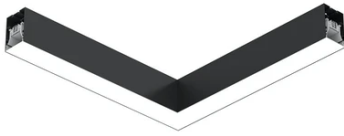

In-Finity 70 Surface Flat Corner 4000K Micro-Prismatic Diffuser Dali

■ **N70SFC4U14BDA - Black**

LED modular system for surface installation, including LED luminaires, aluminum installation profile, and diffusers. Drivers included in lighting modules for 220-240V connection to mains or to other lighting modules.

Main specifications

Number of heads	1	Net lumen (lm)	1636
Lamp category	LED	Mountings	Surface
Power (W)	23.1W/m	Environment	Indoor dry location
CCT (K)	4000K		
CRI	80		

Optical

Lighting type	Direct
LED type	Top LED
Light distribution	Symmetric
Optical type	Diffused light
Beam angle (°)	67
Beam angle C90-270 (°)	76

Physical

Color	Black
Orientation	Fixed
Weight (kg)	4.10

Note

Micro-Prismatic Diffuser: Highly efficient multilayer diffuser that, thanks to its unique micro-prismatic texture, provides a glare free UGR<19 light beam. / Emergency: Emergency Module available in all versions, length 1405 mm. In normal use, it uses the same power consumption as the standard In-Finity. In emergency use, it emits 10% of normal use during 3 hours. Endcaps: must be ordered separately. Consult Flos Architectural team for a configuration without end caps.

In-Finity 70 Surface Flat Corner 4000K Micro-Prismatic Diffuser Dali

500 mm micro-prismatic diffuser.
Highly efficient multilayer diffuser that, thanks to its unique microprismatic texture, provides a glare free UGR<19 light beam
08.0113.00