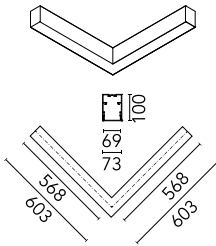

Main specifications

Number of heads	1	Net lumen (lm)	1636
Lamp category	LED	Mountings	Surface
Power (W)	23.1W/m	Environment	Indoor dry location
CCT (K)	4000K		
CRI	80		

Optical

Lighting type	Direct
LED type	Top LED
Light distribution	Symmetric
Optical type	Diffused light
Beam angle (°)	67
Beam angle C90-270 (°)	76

Physical

Color	Anodized Grey
Orientation	Fixed
Weight (kg)	4.10

Note

Micro-Prismatic Diffuser: Highly efficient multilayer diffuser that, thanks to its unique micro-prismatic texture, provides a glare free UGR<19 light beam. / Emergency: Emergency Module available in all versions, length 1405 mm. In normal use, it uses the same power consumption as the standard In-Finity. In emergency use, it emits 10% of normal use during 3 hours. Endcaps: must be ordered separately. Consult Flos Architectural team for a configuration without end caps.

In-Finity 70 Surface Flat Corner 4000K Micro-Prismatic Diffuser Dali

5

Metal End Cap. Recessed No Trim /
Surface / Suspension Down. 70 mm
(Colour Anodized Grey)
08.9052.02

5

Metal End Cap. Recessed No Trim /
Surface / Suspension Down. 70 mm
(Colour White)
08.9052.40

5

Metal End Cap. Recessed No Trim /
Surface / Suspension Down. 70 mm
(Colour Black)
08.9052.NS