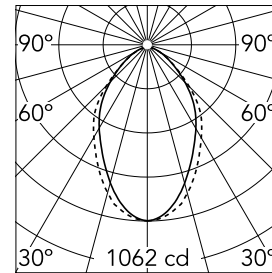

Main specifications

Number of heads	1	Net lumen (lm)	1636
Lamp category	LED	Mountings	Surface
Power (W)	23.1W/m	Environment	Indoor dry location
CCT (K)	4000K		
CRI	80		

Optical

Lighting type	Direct
LED type	Top LED
Light distribution	Symmetric
Optical type	Diffused light
Beam angle (°)	67
Beam angle C90-270 (°)	76