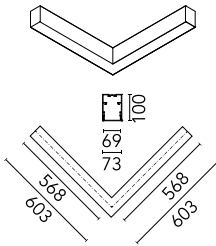

### Main specifications

<b>Number of heads</b>	1	<b>Net lumen (lm)</b>	1511
<b>Lamp category</b>	LED	<b>Mountings</b>	Surface
<b>Power (W)</b>	23.1W/m	<b>Environment</b>	Indoor dry location
<b>CCT (K)</b>	3000K		
<b>CRI</b>	80		

### Physical

<b>Color</b>	White
<b>Orientation</b>	Fixed
<b>Weight (kg)</b>	4.10