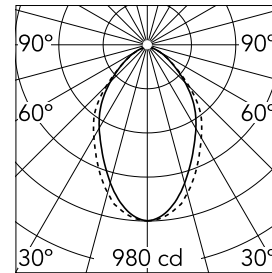

### Main specifications

<b>Number of heads</b>	1	<b>Net lumen (lm)</b>	1511
<b>Lamp category</b>	LED	<b>Mountings</b>	Surface
<b>Power (W)</b>	23.1W/m	<b>Environment</b>	Indoor dry location
<b>CCT (K)</b>	3000K		
<b>CRI</b>	80		

### Optical

<b>Lighting type</b>	Direct
<b>LED type</b>	Top LED
<b>Light distribution</b>	Symmetric
<b>Optical type</b>	Diffused light
<b>Beam angle (°)</b>	67
<b>Beam angle C90-270 (°)</b>	76

<b>Beam Angle:</b>	67°		
<b>h(m)</b>	<b>E(lx)</b>	<b>D(m)</b>	
1	980	1.33	
2	245	2.66	
3	109	3.99	
4	61	5.32	
5	39	6.65	

### Physical

<b>Color</b>	White
<b>Orientation</b>	Fixed
<b>Weight (kg)</b>	4.10