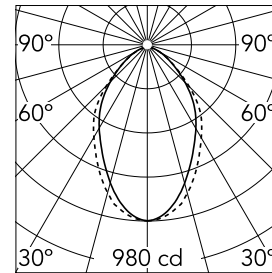

### Main specifications

<b>Number of heads</b>	1	<b>Net lumen (lm)</b>	1511
<b>Lamp category</b>	LED	<b>Mountings</b>	Surface
<b>Power (W)</b>	23.1W/m	<b>Environment</b>	Indoor dry location
<b>CCT (K)</b>	3000K		
<b>CRI</b>	80		

### Optical

<b>Lighting type</b>	Direct
<b>LED type</b>	Top LED
<b>Light distribution</b>	Symmetric
<b>Optical type</b>	Diffused light
<b>Beam angle (°)</b>	67
<b>Beam angle C90-270 (°)</b>	76

<b>Beam Angle:</b>	67°		
	<b>h(m)</b>	<b>E(lx)</b>	<b>D(m)</b>
<b>1</b>	980	1.33	
<b>2</b>	245	2.66	
<b>3</b>	109	3.99	
<b>4</b>	61	5.32	
<b>5</b>	39	6.65	