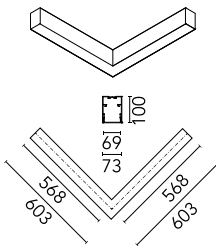

### Main specifications

<b>Number of heads</b>	1	<b>Net lumen (lm)</b>	1511
<b>Lamp category</b>	LED	<b>Mountings</b>	Surface
<b>Power (W)</b>	23.1W/m	<b>Environment</b>	Indoor dry location
<b>CCT (K)</b>	3000K		
<b>CRI</b>	80		

### Physical

<b>Color</b>	Black
<b>Orientation</b>	Fixed
<b>Weight (kg)</b>	4.10

5

Metal End Cap. Recessed No Trim /  
Surface / Suspension Down. 70 mm  
(Colour White)  
08.9052.40