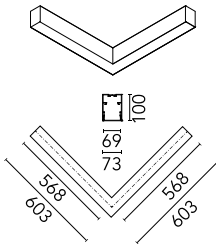

Main specifications

Number of heads	1	Net lumen (lm)	1511
Lamp category	LED	Mountings	Surface
Power (W)	23.1W/m	Environment	Indoor dry location
CCT (K)	3000K		
CRI	80		

Optical

Lighting type	Direct
LED type	Top LED
Light distribution	Symmetric
Optical type	Diffused light
Beam angle (°)	67
Beam angle C90-270 (°)	76

Physical

Color	Anodized Grey
Orientation	Fixed
Weight (kg)	4.10

Note

Micro-Prismatic Diffuser: Highly efficient multilayer diffuser that, thanks to its unique micro-prismatic texture, provides a glare free UGR<19 light beam. / Emergency: Emergency Module available in all versions, length 1405 mm. In normal use, it uses the same power consumption as the standard In-Finity. In emergency use, it emits 10% of normal use during 3 hours. Endcaps: must be ordered separately. Consult Flos Architectural team for a configuration without end caps.

Metal End Cap. Recessed No Trim / Surface / Suspension Down. 70 mm (Colour Anodized Grey)
08.9052.02

Metal End Cap. Recessed No Trim / Surface / Suspension Down. 70 mm (Colour White)
08.9052.40

Metal End Cap. Recessed No Trim / Surface / Suspension Down. 70 mm (Colour Black)
08.9052.NS

Metal cover. Surface / Suspension Down. 70 mm
08.9052.06