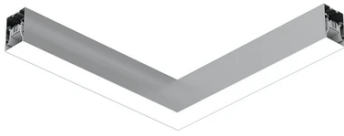

In-Finity 70 Surface Flat Corner 3000K Micro-Prismatic Diffuser Dali

■ **N70SFC3U02BDA - Anodized Grey**

LED modular system for surface installation, including LED luminaires, aluminum installation profile, and diffusers. Drivers included in lighting modules for 220-240V connection to mains or to other lighting modules.

Main specifications

Number of heads	1	Net lumen (lm)	1511
Lamp category	LED	Mountings	Surface
Power (W)	23.1W/m	Environment	Indoor dry location
CCT (K)	3000K		
CRI	80		

Optical

Lighting type	Direct
LED type	Top LED
Light distribution	Symmetric
Optical type	Diffused light
Beam angle (°)	67
Beam angle C90-270 (°)	76

Physical

Color	Anodized Grey
Orientation	Fixed
Weight (kg)	4.10

Note

Micro-Prismatic Diffuser: Highly efficient multilayer diffuser that, thanks to its unique micro-prismatic texture, provides a glare free UGR<19 light beam. / Emergency: Emergency Module available in all versions, length 1405 mm. In normal use, it uses the same power consumption as the standard In-Finity. In emergency use, it emits 10% of normal use during 3 hours. Endcaps: must be ordered separately. Consult Flos Architectural team for a configuration without end caps.

In-Finity 70 Surface Flat Corner 3000K Micro-Prismatic Diffuser Dali

500 mm micro-prismatic diffuser.
Highly efficient multilayer diffuser that, thanks to its unique microprismatic texture, provides a glare free UGR<19 light beam
08.0113.00