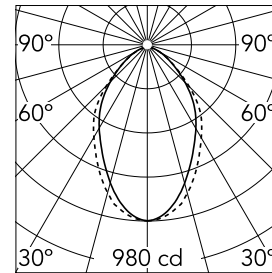

Main specifications

Number of heads	1	Net lumen (lm)	1511
Lamp category	LED	Mountings	Surface
Power (W)	23.1W/m	Environment	Indoor dry location
CCT (K)	3000K		
CRI	80		

Optical

Lighting type	Direct
LED type	Top LED
Light distribution	Symmetric
Optical type	Diffused light
Beam angle (°)	67
Beam angle C90-270 (°)	76