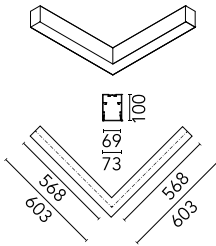

### Main specifications

<b>Number of heads</b>	1	<b>Net lumen (lm)</b>	2524
<b>Lamp category</b>	LED	<b>Mountings</b>	Surface
<b>Power (W)</b>	23.1W/m	<b>Environment</b>	Indoor dry location
<b>CCT (K)</b>	3000K		
<b>CRI</b>	80		

h(m)	E(lx)	D(m)
1	957	2.45
2	239	4.90
3	106	7.34
4	60	9.79
5	38	12.24

Luminous flux luminaire  
2524 lm