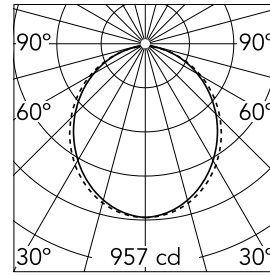

### Main specifications

<b>Number of heads</b>	1	<b>Net lumen (lm)</b>	2524
<b>Lamp category</b>	LED	<b>Mountings</b>	Surface
<b>Power (W)</b>	23.1W/m	<b>Environment</b>	Indoor dry location
<b>CCT (K)</b>	3000K		
<b>CRI</b>	80		

### Optical

<b>Lighting type</b>	Direct
<b>LED type</b>	Top LED
<b>Light distribution</b>	Symmetric
<b>Optical type</b>	Diffused light
<b>Beam angle (°)</b>	102
<b>Beam angle C90-270 (°)</b>	106

Beam Angle: 102°