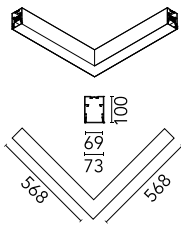

In-Finity 70 Surface Flat Corner 3000K General Lighting

■ N70SFC3G02B - Anodized Grey

LED modular system for surface installation, including LED luminaires, aluminum installation profile, and diffusers. Drivers included in lighting modules for 220-240V connection to mains or to other lighting modules.