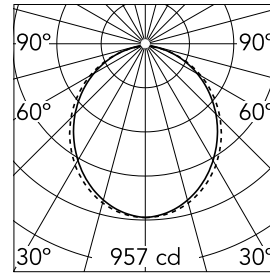

### Main specifications

<b>Number of heads</b>	1	<b>Net lumen (lm)</b>	2524
<b>Lamp category</b>	LED	<b>Mountings</b>	Surface
<b>Power (W)</b>	23.1W/m	<b>Environment</b>	Indoor
<b>CCT (K)</b>	3000K		
<b>CRI</b>	80		

### Optical

<b>Lighting type</b>	Direct
<b>LED type</b>	Top LED
<b>Light distribution</b>	Symmetric
<b>Optical type</b>	Diffused light
<b>Beam angle (°)</b>	102
<b>Beam angle C90-270 (°)</b>	106

Beam Angle: 102°