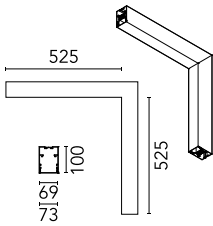

Main specifications

| | | | |
|------------------------|---------|-----------------------|---------------------|
| Number of heads | 1 | Net lumen (lm) | 2733 |
| Lamp category | LED | Mountings | Surface |
| Power (W) | 23.1W/m | Environment | Indoor dry location |
| CCT (K) | 4000K | | |
| CRI | 80 | | |

Optical

| | |
|-------------------------------|----------------|
| Lighting type | Direct |
| LED type | Top LED |
| Light distribution | Symmetric |
| Optical type | Diffused light |
| Beam angle (°) | 102 |
| Beam angle C90-270 (°) | 106 |

Beam Angle: 102°

| | h(m) | E(lx) | D(m) |
|---|------|-------|------|
| 1 | 1036 | 2.45 | |
| 2 | 259 | 4.90 | |
| 3 | 115 | 7.34 | |
| 4 | 65 | 9.79 | |
| 5 | 41 | 12.24 | |

Luminous flux luminaire
2733 lm

In-Finity 70 Surface Dihedral Corner 4000K General Lighting Dali

5

Metal cover. Surface / Suspension
Down. 70 mm
08.9052.06

5

Metal End Cap. Recessed No Trim /
Surface / Suspension Down. 70 mm
(Colour White)
08.9052.40