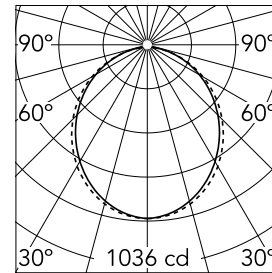

Main specifications

| | | | |
|------------------------|---------|-----------------------|---------------------|
| Number of heads | 1 | Net lumen (lm) | 2733 |
| Lamp category | LED | Mountings | Surface |
| Power (W) | 23.1W/m | Environment | Indoor dry location |
| CCT (K) | 4000K | | |
| CRI | 80 | | |

Optical

| | |
|-------------------------------|----------------|
| Lighting type | Direct |
| LED type | Top LED |
| Light distribution | Symmetric |
| Optical type | Diffused light |
| Beam angle (°) | 102 |
| Beam angle C90-270 (°) | 106 |

Beam Angle: 102°

| | h(m) | E(lx) | D(m) |
|---|------|-------|------|
| 1 | 1036 | 2.45 | |
| 2 | 259 | 4.90 | |
| 3 | 115 | 7.34 | |
| 4 | 65 | 9.79 | |
| 5 | 41 | 12.24 | |

Luminous flux luminaire
2733 lm