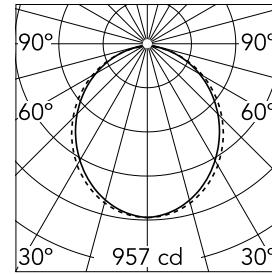

### Main specifications

<b>Number of heads</b>	1	<b>Net lumen (lm)</b>	2524
<b>Lamp category</b>	LED	<b>Mountings</b>	Surface
<b>Power (W)</b>	23.1W/m	<b>Environment</b>	Indoor
<b>CCT (K)</b>	3000K		
<b>CRI</b>	80		

### Optical

<b>Lighting type</b>	Direct
<b>LED type</b>	Top LED
<b>Light distribution</b>	Symmetric
<b>Optical type</b>	Diffused light
<b>Beam angle (°)</b>	102
<b>Beam angle C90-270 (°)</b>	106

Beam Angle: 102°

h(m)	E(lx)	D(m)
1	957	2.45
2	239	4.90
3	106	7.34
4	60	9.79
5	38	12.24

Luminous flux luminaire  
2524 lm

### Physical

<b>Color</b>	White
<b>Orientation</b>	Fixed
<b>Weight (kg)</b>	4.10