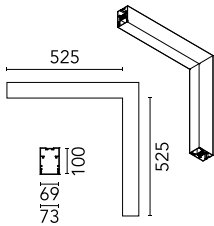

### Optical

<b>Lighting type</b>	Direct
<b>LED type</b>	Top LED
<b>Light distribution</b>	Symmetric
<b>Optical type</b>	Diffused light
<b>Beam angle (°)</b>	102
<b>Beam angle C90-270 (°)</b>	106

Beam Angle: 102°

h(m)	E(lx)	D(m)
1	957	2.45
2	239	4.90
3	106	7.34
4	60	9.79
5	38	12.24

Luminous flux luminaire  
2524 lm

### Physical

<b>Color</b>	White
<b>Orientation</b>	Fixed
<b>Weight (kg)</b>	4.10

5

---

Metal cover. Surface / Suspension  
Down. 70 mm (Colour Black)  
08.9052.NS

5

---

Metal cover. Surface / Suspension  
Down. 70 mm  
08.9052.06

---

500 mm opal diffuser. Diffuse, glare  
free and uniform lighting throughout  
the room  
08.0110.00