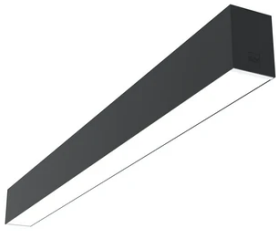

## In-Finity 70 Surface 4000K Micro-Prismatic Diffuser

■ **N70S114U14B - Black**

LED modular system for surface installation, including LED luminaires, aluminum installation profile, and diffusers. Drivers included in lighting modules for 220-240V connection to mains or to other lighting modules.

### Note

Micro-Prismatic Diffuser: Highly efficient multilayer diffuser that, thanks to its unique micro-prismatic texture, provides a glare free UGR<19 light beam. / Emergency: Emergency Module available in all versions, length 1405 mm. In normal use, it uses the same power consumption as the standard In-Finity. In emergency use, it emits 10% of normal use during 3 hours. Endcaps: must be ordered separately. Consult Flos Architectural team for a configuration without end caps.

## In-Finity 70 Surface 4000K Micro-Prismatic Diffuser

5

5

Metal End Cap. Recessed No Trim /  
Surface / Suspension Down. 70 mm  
(Colour White)  
08.9052.40

500 mm micro-prismatic diffuser.  
Highly efficient multilayer diffuser  
that, thanks to its unique  
microprismatic texture, provides a  
glare free UGR<19 light beam  
08.0113.00