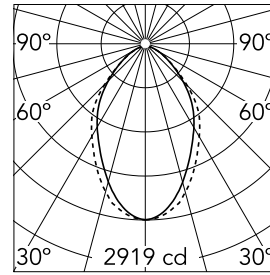

Main specifications

Lamp category	LED	Mountings	Surface
Power (W)	23.1W/m	Environment	Indoor dry location
CCT (K)	4000K		
CRI	80		
Net lumen (lm)	4498		

Optical

Lighting type	Direct
LED type	Top LED
Light distribution	Symmetric
Optical type	Diffused light
Beam angle (°)	67
Beam angle C90-270 (°)	76

Physical

Color	Anodized Grey
Orientation	Fixed
Weight (kg)	13.6
Length (mm)	3095

Note

Micro-Prismatic Diffuser: Highly efficient multilayer diffuser that, thanks to its unique micro-prismatic texture, provides a glare free UGR<19 light beam. / Emergency: Emergency Module available in all versions, length 1405 mm. In normal use, it uses the same power consumption as the standard In-Finity. In emergency use, it emits 10% of normal use during 3 hours. Endcaps: must be ordered separately. Consult Flos Architectural team for a configuration without end caps.