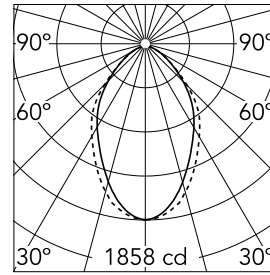

### Optical

<b>Lighting type</b>	Direct
<b>LED type</b>	Top LED
<b>Light distribution</b>	Symmetric
<b>Optical type</b>	Diffused light
<b>Beam angle (°)</b>	67
<b>Beam angle C90-270 (°)</b>	76

Beam Angle: 67°