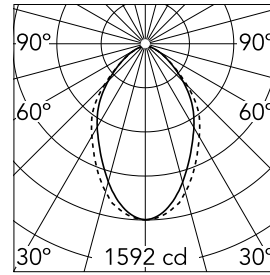

10
69
73

Main specifications

| | | | |
|-----------------------|---------|--------------------|---------------------|
| Lamp category | LED | Mountings | Surface |
| Power (W) | 23.1W/m | Environment | Indoor dry location |
| CCT (K) | 4000K | | |
| CRI | 80 | | |
| Net lumen (lm) | 2454 | | |

Optical

| | |
|-------------------------------|----------------|
| Lighting type | Direct |
| LED type | Top LED |
| Light distribution | Symmetric |
| Optical type | Diffused light |
| Beam angle (°) | 67 |
| Beam angle C90-270 (°) | 76 |

Physical

| | |
|--------------------|-------|
| Color | White |
| Orientation | Fixed |
| Weight (kg) | 7.40 |
| Length (mm) | 1690 |

Note

Micro-Prismatic Diffuser: Highly efficient multilayer diffuser that, thanks to its unique micro-prismatic texture, provides a glare free UGR<19 light beam. / Emergency: Emergency Module available in all versions, length 1405 mm. In normal use, it uses the same power consumption as the standard In-Finity. In emergency use, it emits 10% of normal use during 3 hours. Endcaps: must be ordered separately. Consult Flos Architectural team for a configuration without end caps.