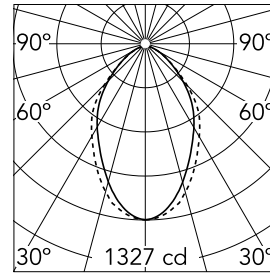

10
69
73

Main specifications

Lamp category	LED	Mountings	Surface
Power (W)	23.1W/m	Environment	Indoor dry location
CCT (K)	4000K		
CRI	80		
Net lumen (lm)	2045		

Optical

Lighting type	Direct
LED type	Top LED
Light distribution	Symmetric
Optical type	Diffused light
Beam angle (°)	67
Beam angle C90-270 (°)	76

Physical

Color	White
Orientation	Fixed
Weight (kg)	6.60
Length (mm)	1405

Note

Micro-Prismatic Diffuser: Highly efficient multilayer diffuser that, thanks to its unique micro-prismatic texture, provides a glare free UGR<19 light beam. / Emergency: Emergency Module available in all versions, length 1405 mm. In normal use, it uses the same power consumption as the standard In-Finity. In emergency use, it emits 10% of normal use during 3 hours. Endcaps: must be ordered separately. Consult Flos Architectural team for a configuration without end caps.