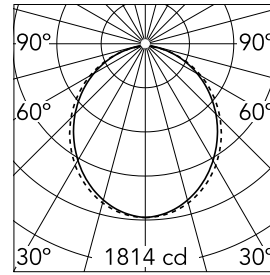

10
69
73

Main specifications

| | | | |
|-----------------------|---------|--------------------|---------------------|
| Lamp category | LED | Mountings | Surface |
| Power (W) | 23.1W/m | Environment | Indoor dry location |
| CCT (K) | 4000K | | |
| CRI | 80 | | |
| Net lumen (lm) | 4783 | | |

Optical

| | |
|-------------------------------|----------------|
| Lighting type | Direct |
| LED type | Top LED |
| Light distribution | Symmetric |
| Optical type | Diffused light |
| Beam angle (°) | 102 |
| Beam angle C90-270 (°) | 106 |

Beam Angle: 102°

| h(m) | E(lx) | D(m) |
|------|-------|-------|
| 1 | 1814 | 2.45 |
| 2 | 453 | 4.90 |
| 3 | 202 | 7.34 |
| 4 | 113 | 9.79 |
| 5 | 73 | 12.24 |

Luminous flux luminaire
4783 lm

Electrical