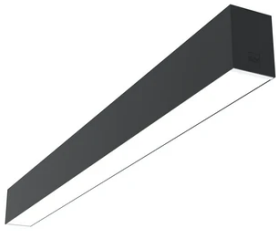

In-Finity 70 Surface 4000K General Lighting Dali

■ N70S194G14BDA - Black

LED modular system for surface installation, including LED luminaires, aluminum installation profile, and diffusers. Drivers included in lighting modules for 220-240V connection to mains or to other lighting modules.

Physical

| | |
|--------------------|-------|
| Color | Black |
| Orientation | Fixed |
| Weight (kg) | 8.10 |
| Length (mm) | 1970 |

Note

Opal Diffuser: Diffuse, glare free and uniform lighting throughout the room. / Emergency: Emergency Module available in all versions, length 1405 mm. In normal use, it uses the same power consumption as the standard In-Finity. In emergency use, it emits 10% of normal use during 3 hours. Endcaps: must be ordered separately. Consult Flos Architectural team for a configuration without end caps.

In-Finity 70 Surface 4000K General Lighting Dali

5

Metal cover. Surface / Suspension
Down. 70 mm
08.9052.06

5

Metal End Cap. Recessed No Trim /
Surface / Suspension Down. 70 mm
(Colour Black)
08.9052.NS

5

Metal End Cap. Recessed No Trim /
Surface / Suspension Down. 70 mm
(Colour White)
08.9052.40

500 mm opal diffuser. Diffuse, glare
free and uniform lighting throughout
the room
08.0110.00

5

Metal End Cap. Recessed No Trim /
Surface / Suspension Down. 70 mm
(Colour Anodized Grey)
08.9052.02