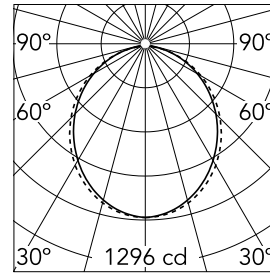

### Optical

<b>Lighting type</b>	Direct
<b>LED type</b>	Top LED
<b>Light distribution</b>	Symmetric
<b>Optical type</b>	Diffused light
<b>Beam angle (°)</b>	102
<b>Beam angle C90-270 (°)</b>	106

Beam Angle: 102°