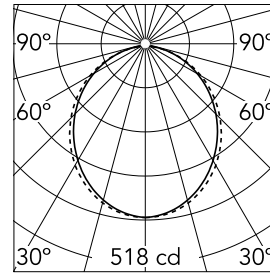

### Optical

<b>Lighting type</b>	Direct
<b>LED type</b>	Top LED
<b>Light distribution</b>	Symmetric
<b>Optical type</b>	Diffused light
<b>Beam angle (°)</b>	102
<b>Beam angle C90-270 (°)</b>	106

Beam Angle: 102°

### Physical

<b>Color</b>	Black
<b>Orientation</b>	Fixed
<b>Weight (kg)</b>	3.60
<b>Length (mm)</b>	565