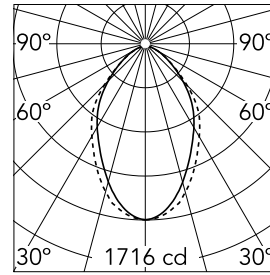

10
69
73

Main specifications

Lamp category	LED	Mountings	Surface
Power (W)	23.1W/m	Environment	Indoor dry location
CCT (K)	3000K		
CRI	80		
Net lumen (lm)	2644		

Optical

Lighting type	Direct
LED type	Top LED
Light distribution	Symmetric
Optical type	Diffused light
Beam angle (°)	67
Beam angle C90-270 (°)	76

Beam Angle:	67°		
h(m)	E(lx)	D(m)	
1	1716	1.33	
2	429	2.66	
3	191	3.99	
4	107	5.32	
5	69	6.65	

Luminous flux luminaire
2644 lm

Electrical

Frequency (Hz)	50/60	Insulation class	I
Dimmable	No		
Driver	Integrated		
Driver type	Non Dimmable		
Emergency	Without		

Physical

Color	White
Orientation	Fixed
Weight (kg)	8.10
Length (mm)	1970

Note

Micro-Prismatic Diffuser: Highly efficient multilayer diffuser that, thanks to its unique micro-prismatic texture, provides a glare free UGR<19 light beam. / Emergency: Emergency Module available in all versions, length 1405 mm. In normal use, it uses the same power consumption as the standard In-Finity. In emergency use, it emits 10% of normal use during 3 hours. Endcaps: must be ordered separately. Consult Flos Architectural team for a configuration without end caps.