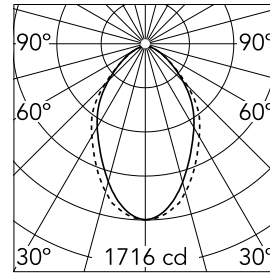

Beam Angle: 67°

Luminous flux luminaire
2644 lm

Electrical

Frequency (Hz)	50/60	Insulation class	I
Dimmable	No		
Driver	Integrated		
Driver type	Non Dimmable		
Emergency	Without		

Physical

Color	Anodized Grey
Orientation	Fixed
Weight (kg)	8.10
Length (mm)	1970

Note

Micro-Prismatic Diffuser: Highly efficient multilayer diffuser that, thanks to its unique micro-prismatic texture, provides a glare free UGR<19 light beam. / Emergency: Emergency Module available in all versions, length 1405 mm. In normal use, it uses the same power consumption as the standard In-Finity. In emergency use, it emits 10% of normal use during 3 hours. Endcaps: must be ordered separately. Consult Flos Architectural team for a configuration without end caps.