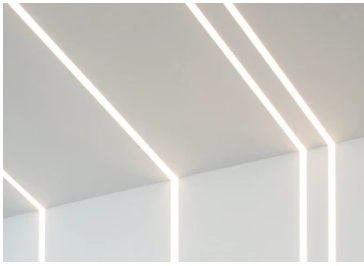

In-Finity 70 Surface 3000K Micro-Prismatic Diffuser

□ N70S143U30B - White

LED modular system for surface installation, including LED luminaires, aluminum installation profile, and diffusers. Drivers included in lighting modules for 220-240V connection to mains or to other lighting modules.

Physical

Color	White
Orientation	Fixed
Weight (kg)	6.60
Length (mm)	1405

Note

Micro-Prismatic Diffuser: Highly efficient multilayer diffuser that, thanks to its unique micro-prismatic texture, provides a glare free UGR<19 light beam. / Emergency: Emergency Module available in all versions, length 1405 mm. In normal use, it uses the same power consumption as the standard In-Finity. In emergency use, it emits 10% of normal use during 3 hours. Endcaps: must be ordered separately. Consult Flos Architectural team for a configuration without end caps.

In-Finity 70 Surface 3000K Micro-Prismatic Diffuser

5

5

Metal End Cap. Recessed No Trim /
Surface / Suspension Down. 70 mm
(Colour White)
08.9052.40

Metal End Cap. Recessed No Trim /
Surface / Suspension Down. 70 mm
(Colour Anodized Grey)
08.9052.02

500 mm micro-prismatic diffuser.
Highly efficient multilayer diffuser
that, thanks to its unique
microprismatic texture, provides a
glare free UGR<19 light beam
08.0113.00

5

5

Metal cover. Surface / Suspension
Down. 70 mm
08.9052.06