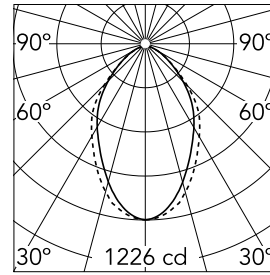

10
69
73

Main specifications

Lamp category	LED	Mountings	Surface
Power (W)	23.1W/m	Environment	Indoor dry location
CCT (K)	3000K		
CRI	80		
Net lumen (lm)	1888		

Optical

Lighting type	Direct
LED type	Top LED
Light distribution	Symmetric
Optical type	Diffused light
Beam angle (°)	67
Beam angle C90-270 (°)	76

Beam Angle:	67°		
h(m)	E(lx)	D(m)	
1	1226	1.33	
2	306	2.66	
3	136	3.99	
4	77	5.32	
5	49	6.65	

Luminous flux luminaire
1888 lm

Electrical

Frequency (Hz)	50/60	Insulation class	I
Dimmable	No		
Driver	Integrated		
Driver type	Non Dimmable		
Emergency	Without		

Physical

Color	White
Orientation	Fixed
Weight (kg)	6.60
Length (mm)	1405

Note

Micro-Prismatic Diffuser: Highly efficient multilayer diffuser that, thanks to its unique micro-prismatic texture, provides a glare free UGR<19 light beam. / Emergency: Emergency Module available in all versions, length 1405 mm. In normal use, it uses the same power consumption as the standard In-Finity. In emergency use, it emits 10% of normal use during 3 hours. Endcaps: must be ordered separately. Consult Flos Architectural team for a configuration without end caps.