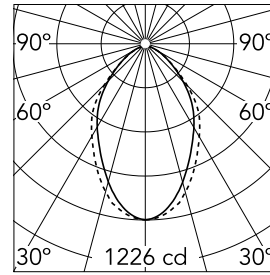

10
69
73

Main specifications

Lamp category	LED	Mountings	Surface
Power (W)	23.1W/m	Environment	Indoor dry location
CCT (K)	3000K		
CRI	80		
Net lumen (lm)	1888		

Optical

Lighting type	Direct
LED type	Top LED
Light distribution	Symmetric
Optical type	Diffused light
Beam angle (°)	67
Beam angle C90-270 (°)	76

Beam Angle:	67°		
h(m)	E(lx)	D(m)	
1	1226	1.33	
2	306	2.66	
3	136	3.99	
4	77	5.32	
5	49	6.65	

Luminous flux luminaire
1888 lm

Electrical

Frequency (Hz)	50/60	Insulation class	I
Dimmable	No		
Driver	Integrated		
Driver type	Non Dimmable		
Emergency	Without		

Physical

Color	Black
Orientation	Fixed
Weight (kg)	6.60
Length (mm)	1405

Note

Micro-Prismatic Diffuser: Highly efficient multilayer diffuser that, thanks to its unique micro-prismatic texture, provides a glare free UGR<19 light beam. / Emergency: Emergency Module available in all versions, length 1405 mm. In normal use, it uses the same power consumption as the standard In-Finity. In emergency use, it emits 10% of normal use during 3 hours. Endcaps: must be ordered separately. Consult Flos Architectural team for a configuration without end caps.