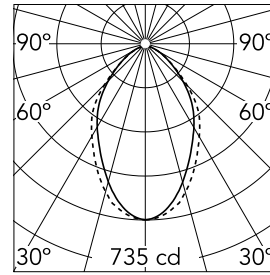

### Main specifications

<b>Lamp category</b>	LED	<b>Mountings</b>	Surface
<b>Power (W)</b>	23.1W/m	<b>Environment</b>	Indoor dry location
<b>CCT (K)</b>	3000K		
<b>CRI</b>	80		
<b>Net lumen (lm)</b>	1133		

### Optical

<b>Lighting type</b>	Direct
<b>LED type</b>	Top LED
<b>Light distribution</b>	Symmetric
<b>Optical type</b>	Diffused light
<b>Beam angle (°)</b>	67
<b>Beam angle C90-270 (°)</b>	76

<b>Beam Angle:</b>	67°		
<b>h(m)</b>	<b>E(lx)</b>	<b>D(m)</b>	
1	735	1.33	
2	184	2.66	
3	82	3.99	
4	46	5.32	
5	29	6.65	

### Physical

<b>Color</b>	White
<b>Orientation</b>	Fixed
<b>Weight (kg)</b>	4.30
<b>Length (mm)</b>	845