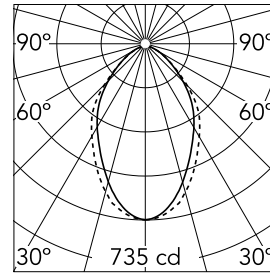

Main specifications

Lamp category	LED	Mountings	Surface
Power (W)	23.1W/m	Environment	Indoor dry location
CCT (K)	3000K		
CRI	80		
Net lumen (lm)	1133		

Optical

Lighting type	Direct
LED type	Top LED
Light distribution	Symmetric
Optical type	Diffused light
Beam angle (°)	67
Beam angle C90-270 (°)	76

Physical

Color	Black
Orientation	Fixed
Weight (kg)	4.30
Length (mm)	845

Note

Micro-Prismatic Diffuser: Highly efficient multilayer diffuser that, thanks to its unique micro-prismatic texture, provides a glare free UGR<19 light beam. / Emergency: Emergency Module available in all versions, length 1405 mm. In normal use, it uses the same power consumption as the standard In-Finity. In emergency use, it emits 10% of normal use during 3 hours. Endcaps: must be ordered separately. Consult Flos Architectural team for a configuration without end caps.