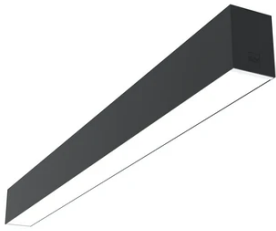

In-Finity 70 Surface 3000K Micro-Prismatic Diffuser

■ N70S083U14B - Black

LED modular system for surface installation, including LED luminaires, aluminum installation profile, and diffusers. Drivers included in lighting modules for 220-240V connection to mains or to other lighting modules.

Main specifications

Lamp category	LED	Mountings	Surface
Power (W)	23.1W/m	Environment	Indoor dry location
CCT (K)	3000K		
CRI	80		
Net lumen (lm)	1133		

Optical

Lighting type	Direct
LED type	Top LED
Light distribution	Symmetric
Optical type	Diffused light
Beam angle (°)	67
Beam angle C90-270 (°)	76

Physical

Color	Black
Orientation	Fixed
Weight (kg)	4.30
Length (mm)	845

Note

Micro-Prismatic Diffuser: Highly efficient multilayer diffuser that, thanks to its unique micro-prismatic texture, provides a glare free UGR<19 light beam. / Emergency: Emergency Module available in all versions, length 1405 mm. In normal use, it uses the same power consumption as the standard In-Finity. In emergency use, it emits 10% of normal use during 3 hours. Endcaps: must be ordered separately. Consult Flos Architectural team for a configuration without end caps.

500 mm micro-prismatic diffuser.
Highly efficient multilayer diffuser
that, thanks to its unique
microprismatic texture, provides a
glare free UGR<19 light beam
08.0113.00

5

5

Metal End Cap. Recessed No Trim /
Surface / Suspension Down. 70 mm
(Colour Anodized Grey)
08.9052.02