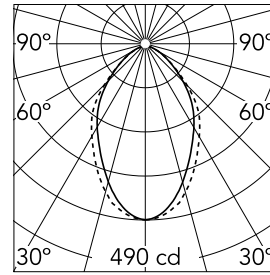

Main specifications

Lamp category	LED	Mountings	Surface
Power (W)	23.1W/m	Environment	Indoor dry location
CCT (K)	3000K		
CRI	80		
Net lumen (lm)	755		

Optical

Lighting type	Direct
LED type	Top LED
Light distribution	Symmetric
Optical type	Diffused light
Beam angle (°)	67
Beam angle C90-270 (°)	76

Physical

Color	Black
Orientation	Fixed
Weight (kg)	3.60
Length (mm)	565

Note

Micro-Prismatic Diffuser: Highly efficient multilayer diffuser that, thanks to its unique micro-prismatic texture, provides a glare free UGR<19 light beam. / Emergency: Emergency Module available in all versions, length 1405 mm. In normal use, it uses the same power consumption as the standard In-Finity. In emergency use, it emits 10% of normal use during 3 hours. Endcaps: must be ordered separately. Consult Flos Architectural team for a configuration without end caps.