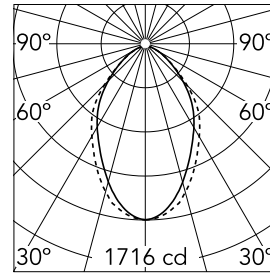

10
69
73

Main specifications

| | | | |
|-----------------------|---------|--------------------|---------------------|
| Lamp category | LED | Mountings | Surface |
| Power (W) | 23.1W/m | Environment | Indoor dry location |
| CCT (K) | 3000K | | |
| CRI | 80 | | |
| Net lumen (lm) | 2644 | | |

Optical

| | |
|-------------------------------|----------------|
| Lighting type | Direct |
| LED type | Top LED |
| Light distribution | Symmetric |
| Optical type | Diffused light |
| Beam angle (°) | 67 |
| Beam angle C90-270 (°) | 76 |

| | | | |
|--------------------|--------------|-------------|--|
| Beam Angle: | 67° | | |
| h(m) | E(lx) | D(m) | |
| 1 | 1716 | 1.33 | |
| 2 | 429 | 2.66 | |
| 3 | 191 | 3.99 | |
| 4 | 107 | 5.32 | |
| 5 | 69 | 6.65 | |