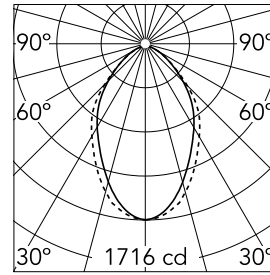

L
10
69
73

Main specifications

| | | | |
|-----------------------|---------|--------------------|---------------------|
| Lamp category | LED | Mountings | Surface |
| Power (W) | 23.1W/m | Environment | Indoor dry location |
| CCT (K) | 3000K | | |
| CRI | 80 | | |
| Net lumen (lm) | 2644 | | |

Optical

| | |
|-------------------------------|----------------|
| Lighting type | Direct |
| LED type | Top LED |
| Light distribution | Symmetric |
| Optical type | Diffused light |
| Beam angle (°) | 67 |
| Beam angle C90-270 (°) | 76 |

| | | | |
|--------------------|--------------|-------------|--|
| Beam Angle: | 67° | | |
| h(m) | E(lx) | D(m) | |
| 1 | 1716 | 1.33 | |
| 2 | 429 | 2.66 | |
| 3 | 191 | 3.99 | |
| 4 | 107 | 5.32 | |
| 5 | 69 | 6.65 | |