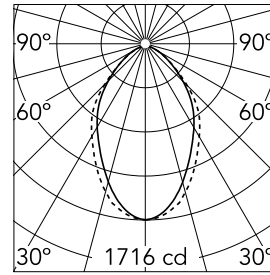

10
69
73

Main specifications

Lamp category	LED	Mountings	Surface
Power (W)	23.1W/m	Environment	Indoor dry location
CCT (K)	3000K		
CRI	80		
Net lumen (lm)	2644		

Optical

Lighting type	Direct
LED type	Top LED
Light distribution	Symmetric
Optical type	Diffused light
Beam angle (°)	67
Beam angle C90-270 (°)	76

Physical

Color	Anodized Grey
Orientation	Fixed
Weight (kg)	8.10
Length (mm)	1970

Note

Micro-Prismatic Diffuser: Highly efficient multilayer diffuser that, thanks to its unique micro-prismatic texture, provides a glare free UGR<19 light beam. / Emergency: Emergency Module available in all versions, length 1405 mm. In normal use, it uses the same power consumption as the standard In-Finity. In emergency use, it emits 10% of normal use during 3 hours. Endcaps: must be ordered separately. Consult Flos Architectural team for a configuration without end caps.