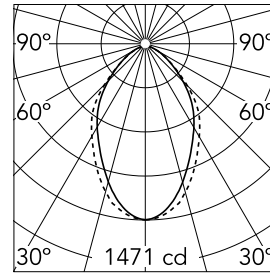

10
69
73

Main specifications

Lamp category	LED	Mountings	Surface
Power (W)	23.1W/m	Environment	Indoor dry location
CCT (K)	3000K		
CRI	80		
Net lumen (lm)	2266		

Optical

Lighting type	Direct
LED type	Top LED
Light distribution	Symmetric
Optical type	Diffused light
Beam angle (°)	67
Beam angle C90-270 (°)	76

Physical

Color	White
Orientation	Fixed
Weight (kg)	7.40
Length (mm)	1690

Note

Micro-Prismatic Diffuser: Highly efficient multilayer diffuser that, thanks to its unique micro-prismatic texture, provides a glare free UGR<19 light beam. / Emergency: Emergency Module available in all versions, length 1405 mm. In normal use, it uses the same power consumption as the standard In-Finity. In emergency use, it emits 10% of normal use during 3 hours. Endcaps: must be ordered separately. Consult Flos Architectural team for a configuration without end caps.