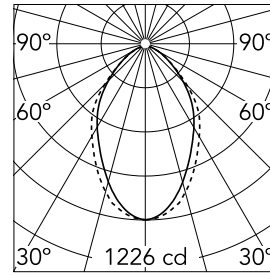

10
69
73

Main specifications

Lamp category	LED	Mountings	Surface
Power (W)	23.1W/m	Environment	Indoor dry location
CCT (K)	3000K		
CRI	80		
Net lumen (lm)	1888		

Optical

Lighting type	Direct
LED type	Top LED
Light distribution	Symmetric
Optical type	Diffused light
Beam angle (°)	67
Beam angle C90-270 (°)	76

Physical

Color	Anodized Grey
Orientation	Fixed
Weight (kg)	6.60
Length (mm)	1405

Note

Micro-Prismatic Diffuser: Highly efficient multilayer diffuser that, thanks to its unique micro-prismatic texture, provides a glare free UGR<19 light beam. / Emergency: Emergency Module available in all versions, length 1405 mm. In normal use, it uses the same power consumption as the standard In-Finity. In emergency use, it emits 10% of normal use during 3 hours. Endcaps: must be ordered separately. Consult Flos Architectural team for a configuration without end caps.