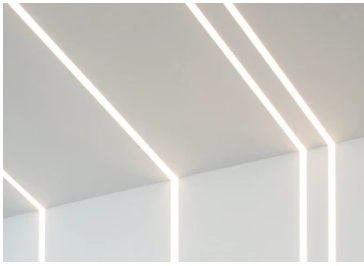

In-Finity 70 Surface 3000K Micro-Prismatic Diffuser Dali

■ **N70S113U02BDA - Anodized Grey**

LED modular system for surface installation, including LED luminaires, aluminum installation profile, and diffusers. Drivers included in lighting modules for 220-240V connection to mains or to other lighting modules.

Physical

Color	Anodized Grey
Orientation	Fixed
Weight (kg)	5
Length (mm)	1125

Note

Micro-Prismatic Diffuser: Highly efficient multilayer diffuser that, thanks to its unique micro-prismatic texture, provides a glare free UGR<19 light beam. / Emergency: Emergency Module available in all versions, length 1405 mm. In normal use, it uses the same power consumption as the standard In-Finity. In emergency use, it emits 10% of normal use during 3 hours. Endcaps: must be ordered separately. Consult Flos Architectural team for a configuration without end caps.

In-Finity 70 Surface 3000K Micro-Prismatic Diffuser Dali

5

Metal cover. Surface / Suspension
Down. 70 mm
08.9052.06

5

Metal End Cap. Recessed No Trim /
Surface / Suspension Down. 70 mm
(Colour Black)
08.9052.NS

5

Metal End Cap. Recessed No Trim /
Surface / Suspension Down. 70 mm
(Colour Anodized Grey)
08.9052.02

500 mm micro-prismatic diffuser.
Highly efficient multilayer diffuser
that, thanks to its unique
microprismatic texture, provides a
glare free UGR<19 light beam
08.0113.00