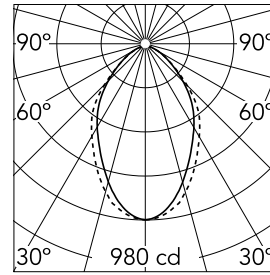

10
69
73

Main specifications

Lamp category	LED	Mountings	Surface
Power (W)	23.1W/m	Environment	Indoor dry location
CCT (K)	3000K		
CRI	80		
Net lumen (lm)	1511		

Optical

Lighting type	Direct
LED type	Top LED
Light distribution	Symmetric
Optical type	Diffused light
Beam angle (°)	67
Beam angle C90-270 (°)	76

Physical

Color	Anodized Grey
Orientation	Fixed
Weight (kg)	5
Length (mm)	1125

Note

Micro-Prismatic Diffuser: Highly efficient multilayer diffuser that, thanks to its unique micro-prismatic texture, provides a glare free UGR<19 light beam. / Emergency: Emergency Module available in all versions, length 1405 mm. In normal use, it uses the same power consumption as the standard In-Finity. In emergency use, it emits 10% of normal use during 3 hours. Endcaps: must be ordered separately. Consult Flos Architectural team for a configuration without end caps.