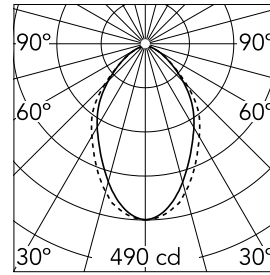

### Main specifications

<b>Lamp category</b>	LED	<b>Mountings</b>	Surface
<b>Power (W)</b>	23.1W/m	<b>Environment</b>	Indoor dry location
<b>CCT (K)</b>	3000K		
<b>CRI</b>	80		
<b>Net lumen (lm)</b>	755		

### Optical

<b>Lighting type</b>	Direct
<b>LED type</b>	Top LED
<b>Light distribution</b>	Symmetric
<b>Optical type</b>	Diffused light
<b>Beam angle (°)</b>	67
<b>Beam angle C90-270 (°)</b>	76

Beam Angle: 67°

h(m)	E(lx)	D(m)
1	490	1.33
2	123	2.66
3	54	3.99
4	31	5.32
5	20	6.65

Luminous flux luminaire  
755 lm

### Physical

<b>Color</b>	Black
<b>Orientation</b>	Fixed
<b>Weight (kg)</b>	3.60
<b>Length (mm)</b>	565