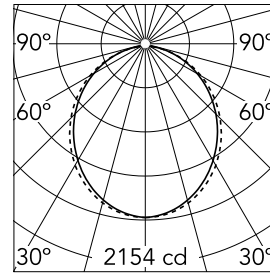

### Optical

<b>Lighting type</b>	Direct
<b>LED type</b>	Top LED
<b>Light distribution</b>	Symmetric
<b>Optical type</b>	Diffused light
<b>Beam angle (°)</b>	102
<b>Beam angle C90-270 (°)</b>	106

Beam Angle: 102°

### Physical

<b>Color</b>	Black
<b>Orientation</b>	Fixed
<b>Weight (kg)</b>	11
<b>Length (mm)</b>	2530