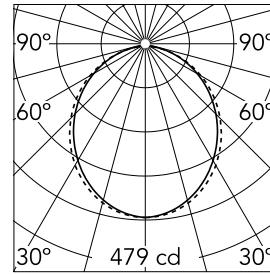

### Main specifications

<b>Lamp category</b>	LED	<b>Mountings</b>	Surface
<b>Power (W)</b>	23.1W/m	<b>Environment</b>	Indoor
<b>CCT (K)</b>	3000K		
<b>CRI</b>	80		
<b>Net lumen (lm)</b>	1262		

### Optical

<b>Lighting type</b>	Direct
<b>LED type</b>	Top LED
<b>Light distribution</b>	Symmetric
<b>Optical type</b>	Diffused light
<b>Beam angle (°)</b>	102
<b>Beam angle C90-270 (°)</b>	106

Beam Angle: 102°

h(m)	E(lx)	D(m)
1	479	2.45
2	120	4.90
3	53	7.34
4	30	9.79
5	19	12.24

Luminous flux luminaire  
1262 lm

### Physical

<b>Color</b>	White
<b>Orientation</b>	Fixed
<b>Weight (kg)</b>	3.60
<b>Length (mm)</b>	565