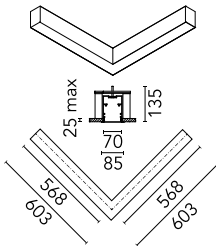

Electrical

Frequency (Hz)	50/60	Insulation class	I
Dimmable	No		
Driver	Integrated		
Driver type	Non Dimmable		
Emergency	Without		

Physical

Color	White
Orientation	Fixed
Recessed depth (mm)	135
Weight (kg)	4.10

Note

Micro-Prismatic Diffuser: Highly efficient multilayer diffuser that, thanks to its unique micro-prismatic texture, provides a glare free UGR<19 light beam. / Emergency: Emergency Module available in all versions, length 1405 mm. In normal use, it uses the same power consumption as the standard In-Finity. In emergency use, it emits 10% of normal use during 3 hours. Endcaps: must be ordered separately. Consult Flos Architectural team for a configuration without end caps.