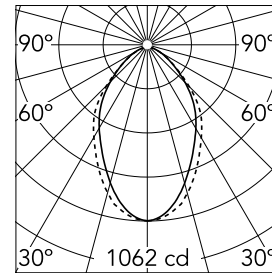

### Main specifications

<b>Number of heads</b>	1	<b>Net lumen (lm)</b>	1636
<b>Lamp category</b>	LED	<b>Mountings</b>	Recessed
<b>Power (W)</b>	23.1W/m	<b>Environment</b>	Indoor dry location
<b>CCT (K)</b>	4000K		
<b>CRI</b>	80		

### Optical

<b>Lighting type</b>	Direct
<b>LED type</b>	Top LED
<b>Light distribution</b>	Symmetric
<b>Optical type</b>	Diffused light
<b>Beam angle (°)</b>	67
<b>Beam angle C90-270 (°)</b>	76

<b>Beam Angle:</b>	67°		
	<b>h(m)</b>	<b>E(lx)</b>	<b>D(m)</b>
1	1062	1.33	
2	265	2.66	
3	118	3.99	
4	66	5.32	
5	42	6.65	

### Physical

<b>Color</b>	White
<b>Orientation</b>	Fixed
<b>Recessed depth (mm)</b>	135
<b>Weight (kg)</b>	4.10