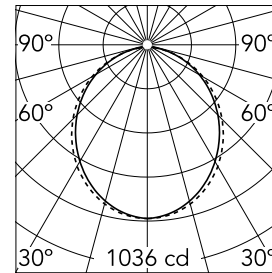

### Main specifications

<b>Number of heads</b>	1	<b>Net lumen (lm)</b>	2733
<b>Lamp category</b>	LED	<b>Mountings</b>	Recessed
<b>Power (W)</b>	23.1W/m	<b>Environment</b>	Indoor dry location
<b>CCT (K)</b>	4000K		
<b>CRI</b>	80		

### Optical

<b>Lighting type</b>	Direct
<b>LED type</b>	Top LED
<b>Light distribution</b>	Symmetric
<b>Optical type</b>	Diffused light
<b>Beam angle (°)</b>	102
<b>Beam angle C90-270 (°)</b>	106

Beam Angle: 102°		
h(m)	E(lx)	D(m)
1	1036	2.45
2	259	4.90
3	115	7.34
4	65	9.79
5	41	12.24

### Physical

<b>Color</b>	White
<b>Orientation</b>	Fixed
<b>Recessed depth (mm)</b>	135
<b>Weight (kg)</b>	4.10