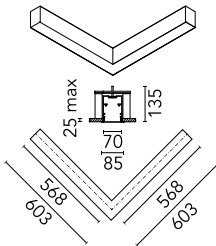

### Main specifications

<b>Number of heads</b>	1	<b>Net lumen (lm)</b>	2733
<b>Lamp category</b>	LED	<b>Mountings</b>	Recessed
<b>Power (W)</b>	23.1W/m	<b>Environment</b>	Indoor dry location
<b>CCT (K)</b>	4000K		
<b>CRI</b>	80		

### Optical

<b>Lighting type</b>	Direct
<b>LED type</b>	Top LED
<b>Light distribution</b>	Symmetric
<b>Optical type</b>	Diffused light
<b>Beam angle (°)</b>	102
<b>Beam angle C90-270 (°)</b>	106

Beam Angle: 102°		
h(m)	E(lx)	D(m)
1	1036	2.45
2	259	4.90
3	115	7.34
4	65	9.79
5	41	12.24

### Physical

<b>Color</b>	White
<b>Orientation</b>	Fixed
<b>Recessed depth (mm)</b>	135
<b>Weight (kg)</b>	4.10

5

---

Metal cover. Recessed Trim. 70 mm  
(Colour Anodized Grey)  
08.9053.02

5

---

Metal cover. Recessed Trim. 70 mm  
(Colour Black)  
08.9053.NS