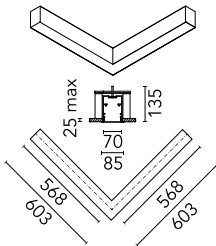

### Main specifications

<b>Number of heads</b>	1	<b>Net lumen (lm)</b>	1511
<b>Lamp category</b>	LED	<b>Mountings</b>	Recessed
<b>Power (W)</b>	23.1W/m	<b>Environment</b>	Indoor dry location
<b>CCT (K)</b>	3000K		
<b>CRI</b>	80		

### Physical

<b>Color</b>	White
<b>Orientation</b>	Fixed
<b>Recessed depth (mm)</b>	135
<b>Weight (kg)</b>	4.10

## In-Finity 70 Recessed Trim Flat Corner 3000K Micro-Prismatic Diffuser

5

---

Metal cover. Recessed Trim. 70 mm  
(Colour Black)  
08.9053.NS

5

---

Metal cover. Recessed Trim. 70 mm  
(Colour White)  
08.9053.40