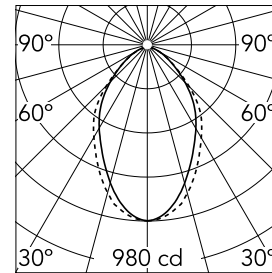

### Main specifications

<b>Number of heads</b>	1	<b>Net lumen (lm)</b>	1511
<b>Lamp category</b>	LED	<b>Mountings</b>	Recessed
<b>Power (W)</b>	23.1W/m	<b>Environment</b>	Indoor dry location
<b>CCT (K)</b>	3000K		
<b>CRI</b>	80		

### Optical

<b>Lighting type</b>	Direct
<b>LED type</b>	Top LED
<b>Light distribution</b>	Symmetric
<b>Optical type</b>	Diffused light
<b>Beam angle (°)</b>	67
<b>Beam angle C90-270 (°)</b>	76

<b>Beam Angle:</b>	67°		
	<b>h(m)</b>	<b>E(lx)</b>	<b>D(m)</b>
1	980	1.33	
2	245	2.66	
3	109	3.99	
4	61	5.32	
5	39	6.65	

### Physical

<b>Color</b>	White
<b>Orientation</b>	Fixed
<b>Recessed depth (mm)</b>	135
<b>Weight (kg)</b>	4.10