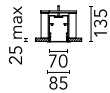

In-Finity 70 Recessed Trim Emergency 4000K General Lighting Dali

■ **N70TEM4G14BDA - Black**

LED modular system for recessed Trim installation, including LED luminaires, aluminum installation profile and diffusers. Drivers included in lighting modules for 220-240V connection to mains or to other lighting modules.

Main specifications

Lamp category	LED	Environment	Indoor dry location
Power (W)	23.1W/m		
CCT (K)	4000K		
CRI	80		
Mountings	Recessed		

Optical

Lighting type	Direct
LED type	Top LED
Light distribution	Symmetric
Optical type	Diffused light
Beam angle (°)	103

Electrical

Dimmable	Yes
Driver	Integrated
Driver type	Dimmable DALI
	1
Emergency	Without
Insulation class	I

Physical

Color	Black
Orientation	Fixed
Recessed depth (mm)	135
Length (mm)	1400

Note

Opal Diffuser: Diffuse, glare free and uniform lighting throughout the room. / Emergency: Emergency Module available in all versions, length 1405 mm. In normal use, it uses the same power consumption as the standard In-Finity. In emergency use, it emits 10% of normal use during 3 hours. Endcaps: must be ordered separately. Consult Flos Architectural team for a configuration without end caps.