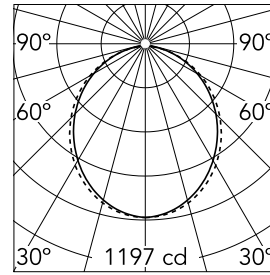

### Optical

<b>Lighting type</b>	Direct
<b>LED type</b>	Top LED
<b>Light distribution</b>	Symmetric
<b>Optical type</b>	Diffused light
<b>Beam angle (°)</b>	102

Beam Angle: 102°

h(m) E(lx) D(m)

1 1197 2.45

### Physical

<b>Color</b>	White
<b>Orientation</b>	Fixed
<b>Recessed depth (mm)</b>	135
<b>Weight (kg)</b>	6.60
<b>Length (mm)</b>	1400