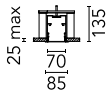

In-Finity 70 Recessed Trim Emergency 3000K General Lighting

□ N70TEM3G30B - White

LED modular system for recessed Trim installation, including LED luminaires, aluminum installation profile and diffusers. Drivers included in lighting modules for 220-240V connection to mains or to other lighting modules.