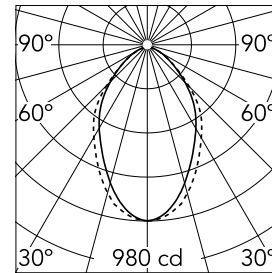

Main specifications

| | | | |
|------------------------|---------|-----------------------|---------------------|
| Number of heads | 1 | Net lumen (lm) | 1511 |
| Lamp category | LED | Mountings | Recessed |
| Power (W) | 23.1W/m | Environment | Indoor dry location |
| CCT (K) | 3000K | | |
| CRI | 80 | | |

Beam Angle: 67°

| | h(m) | E(lx) | D(m) |
|---|------|-------|------|
| 1 | 980 | 1.33 | |
| 2 | 245 | 2.66 | |
| 3 | 109 | 3.99 | |
| 4 | 61 | 5.32 | |
| 5 | 39 | 6.65 | |

Luminous flux luminaire
1511 lm