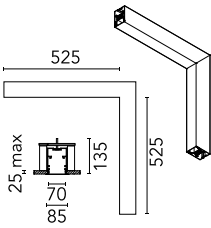

Main specifications

| | | | |
|------------------------|---------|-----------------------|---------------------|
| Number of heads | 1 | Net lumen (lm) | 1511 |
| Lamp category | LED | Mountings | Recessed |
| Power (W) | 23.1W/m | Environment | Indoor dry location |
| CCT (K) | 3000K | | |
| CRI | 80 | | |

Optical

| | |
|-------------------------------|----------------|
| Lighting type | Direct |
| LED type | Top LED |
| Light distribution | Symmetric |
| Optical type | Diffused light |
| Beam angle (°) | 67 |
| Beam angle C90-270 (°) | 76 |

Beam Angle: 67°

| | h(m) | E(lx) | D(m) |
|---|------|-------|------|
| 1 | 980 | 1.33 | |
| 2 | 245 | 2.66 | |
| 3 | 109 | 3.99 | |
| 4 | 61 | 5.32 | |
| 5 | 39 | 6.65 | |

Luminous flux luminaire
1511 lm

Physical

| | |
|----------------------------|---------------|
| Color | Anodized Grey |
| Orientation | Fixed |
| Recessed depth (mm) | 135 |
| Weight (kg) | 4.10 |

Note

Micro-Prismatic Diffuser: Highly efficient multilayer diffuser that, thanks to its unique micro-prismatic texture, provides a glare free UGR<19 light beam. / Emergency: Emergency Module available in all versions, length 1405 mm. In normal use, it uses the same power consumption as the standard In-Finity. In emergency use, it emits 10% of normal use during 3 hours. Endcaps: must be ordered separately. Consult Flos Architectural team for a configuration without end caps.