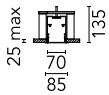

Main specifications

| | | | |
|-----------------------|---------|--------------------|----------|
| Lamp category | LED | Mountings | Recessed |
| Power (W) | 23.1W/m | Environment | Indoor |
| CCT (K) | 4000K | | |
| CRI | 80 | | |
| Net lumen (lm) | 2862 | | |