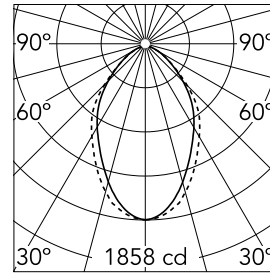

Main specifications

| | | | |
|-----------------------|---------|--------------------|----------|
| Lamp category | LED | Mountings | Recessed |
| Power (W) | 23.1W/m | Environment | Indoor |
| CCT (K) | 4000K | | |
| CRI | 80 | | |
| Net lumen (lm) | 2862 | | |

Optical

| | |
|-------------------------------|----------------|
| Lighting type | Direct |
| LED type | Top LED |
| Light distribution | Symmetric |
| Optical type | Diffused light |
| Beam angle (°) | 67 |
| Beam angle C90-270 (°) | 76 |

Physical

| | |
|----------------------------|-------|
| Color | Black |
| Orientation | Fixed |
| Recessed depth (mm) | 135 |
| Weight (kg) | 8.10 |
| Length (mm) | 1970 |

Certification / Marking

Note

Micro-Prismatic Diffuser: Highly efficient multilayer diffuser that, thanks to its unique micro-prismatic texture, provides a glare free UGR<19 light beam. / Emergency: Emergency Module available in all versions, length 1405 mm. In normal use, it uses the same power consumption as the standard In-Finity. In emergency use, it emits 10% of normal use during 3 hours. Endcaps: must be ordered separately. Consult Flos Architectural team for a configuration without end caps.