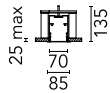

Main specifications

| | | | |
|-----------------------|---------|--------------------|---------------------|
| Lamp category | LED | Mountings | Recessed |
| Power (W) | 23.1W/m | Environment | Indoor dry location |
| CCT (K) | 4000K | | |
| CRI | 80 | | |
| Net lumen (lm) | 2045 | | |