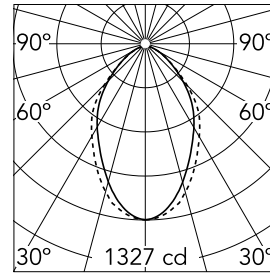

Optical

| | |
|-------------------------------|----------------|
| Lighting type | Direct |
| LED type | Top LED |
| Light distribution | Symmetric |
| Optical type | Diffused light |
| Beam angle (°) | 67 |
| Beam angle C90-270 (°) | 76 |

| | | |
|--------------------|--------------|-------------|
| Beam Angle: | 67° | |
| h(m) | E(lx) | D(m) |
| 1 | 1327 | 1.33 |
| 2 | 332 | 2.66 |
| 3 | 147 | 3.99 |
| 4 | 83 | 5.32 |
| 5 | 53 | 6.65 |

Physical

| | |
|----------------------------|-------|
| Color | White |
| Orientation | Fixed |
| Recessed depth (mm) | 135 |
| Weight (kg) | 6.60 |
| Length (mm) | 1405 |

Note

Micro-Prismatic Diffuser: Highly efficient multilayer diffuser that, thanks to its unique micro-prismatic texture, provides a glare free UGR<19 light beam. / Emergency: Emergency Module available in all versions, length 1405 mm. In normal use, it uses the same power consumption as the standard In-Finity. In emergency use, it emits 10% of normal use during 3 hours. Endcaps: must be ordered separately. Consult Flos Architectural team for a configuration without end caps.