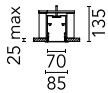

In-Finity 70 Recessed Trim 4000K Micro-Prismatic Diffuser Dali

■ N70T114U02BDA - Anodized Grey

LED modular system for recessed Trim installation, including LED luminaires, aluminum installation profile and diffusers. Drivers included in lighting modules for 220-240V connection to mains or to other lighting modules.