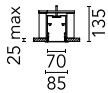

In-Finity 70 Recessed Trim 4000K Micro-Prismatic Diffuser Dali

□ N70T084U30BDA - White

LED modular system for recessed Trim installation, including LED luminaires, aluminum installation profile and diffusers. Drivers included in lighting modules for 220-240V connection to mains or to other lighting modules.