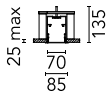

In-Finity 70 Recessed Trim 4000K General Lighting

■ N70T254G14B - Black

LED modular system for recessed Trim installation, including LED luminaires, aluminum installation profile and diffusers. Drivers included in lighting modules for 220-240V connection to mains or to other lighting modules.