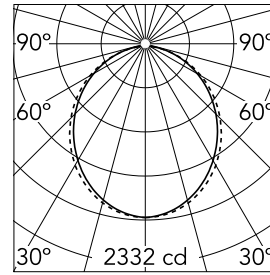

### Optical

<b>Lighting type</b>	Direct
<b>LED type</b>	Top LED
<b>Light distribution</b>	Symmetric
<b>Optical type</b>	Diffused light
<b>Beam angle (°)</b>	102
<b>Beam angle C90-270 (°)</b>	106

Beam Angle: 102°

### Physical

<b>Color</b>	Black
<b>Orientation</b>	Fixed
<b>Recessed depth (mm)</b>	135
<b>Weight (kg)</b>	11
<b>Length (mm)</b>	2530