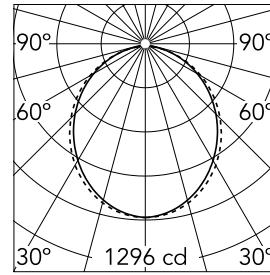

### Optical

<b>Lighting type</b>	Direct
<b>LED type</b>	Top LED
<b>Light distribution</b>	Symmetric
<b>Optical type</b>	Diffused light
<b>Beam angle (°)</b>	102
<b>Beam angle C90-270 (°)</b>	106

Beam Angle: 102°

### Physical

<b>Color</b>	Black
<b>Orientation</b>	Fixed
<b>Recessed depth (mm)</b>	135
<b>Weight (kg)</b>	6.60
<b>Length (mm)</b>	1405