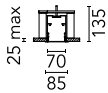

In-Finity 70 Recessed Trim 4000K General Lighting

■ N70T144G14B - Black

LED modular system for recessed Trim installation, including LED luminaires, aluminum installation profile and diffusers. Drivers included in lighting modules for 220-240V connection to mains or to other lighting modules.