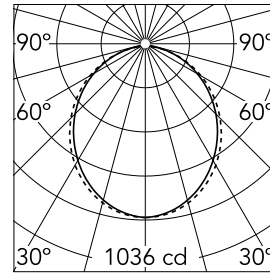

### Optical

<b>Lighting type</b>	Direct
<b>LED type</b>	Top LED
<b>Light distribution</b>	Symmetric
<b>Optical type</b>	Diffused light
<b>Beam angle (°)</b>	102
<b>Beam angle C90-270 (°)</b>	106

Beam Angle: 102°

### Physical

<b>Color</b>	White
<b>Orientation</b>	Fixed
<b>Recessed depth (mm)</b>	135
<b>Weight (kg)</b>	5
<b>Length (mm)</b>	1125