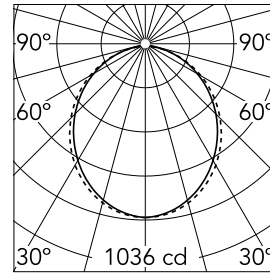

### Optical

<b>Lighting type</b>	Direct
<b>LED type</b>	Top LED
<b>Light distribution</b>	Symmetric
<b>Optical type</b>	Diffused light
<b>Beam angle (°)</b>	102
<b>Beam angle C90-270 (°)</b>	106

Beam Angle: 102°

### Physical

<b>Color</b>	Black
<b>Orientation</b>	Fixed
<b>Recessed depth (mm)</b>	135
<b>Weight (kg)</b>	5
<b>Length (mm)</b>	1125