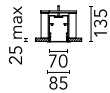

In-Finity 70 Recessed Trim 4000K General Lighting

■ N70T114G14B - Black

LED modular system for recessed Trim installation, including LED luminaires, aluminum installation profile and diffusers. Drivers included in lighting modules for 220-240V connection to mains or to other lighting modules.